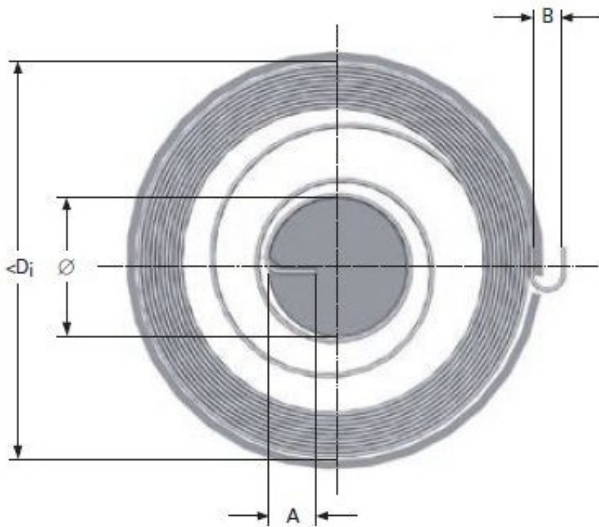

# MOTOR SPRING M16LE8969

Product image:

Product price:

**€112.92**

Product short description:

MOTOR SPRING M16LE8969

Product features:

INSIDE DIAMETER: 85  
TOTAL COILS: 10  
RAW MATERIAL THICKNESS: 0.6  
BAND WIDTH: 10  
SHAFT DIAMETER: 18  
LEG LENGTH: 5  
TORQUE: 143  
MAXIMUM TORQUE: 588  
TAIL WIDTH: 5