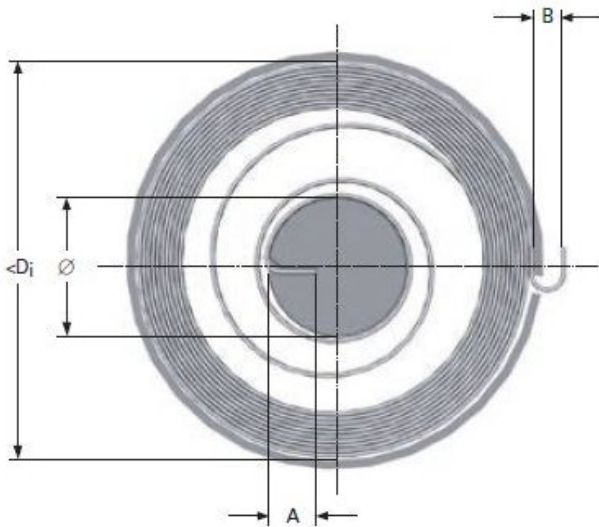

Product title:

MOTOR SPRING M16LE8980

Product image:

Product price:

€299.84

Product short description:

MOTOR SPRING M16LE8980

Product features:

INSIDE DIAMETER: 145
TOTAL COILS: 10
RAW MATERIAL THICKNESS: 1
BAND WIDTH: 25
SHAFT DIAMETER: 30
LEG LENGTH: 8
TORQUE: 963
MAXIMUM TORQUE: 3907
TAIL WIDTH: 8