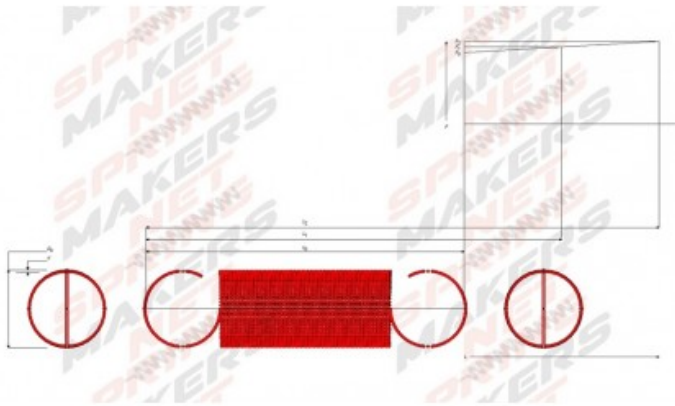

## Muelle tracción M02MCPF4735

Product image:

Product price:

**€3.60**

Product short description:

Muelle Tracción

Product features:

FREE LENGTH: 36  
OUTSIDE DIAMETER: 8,8  
WIRE DIAMETER: 0,3  
ACTIVE COILS: 64  
SPRING RATE (K): 0,00210  
RAW MATERIAL: EN 10270-1 SH  
SURFACE COATING: NO PROTECTION  
INITIAL TENSION: 0,3  
LOAD LENGTH L1: 58  
LOAD AT L1: 0,346